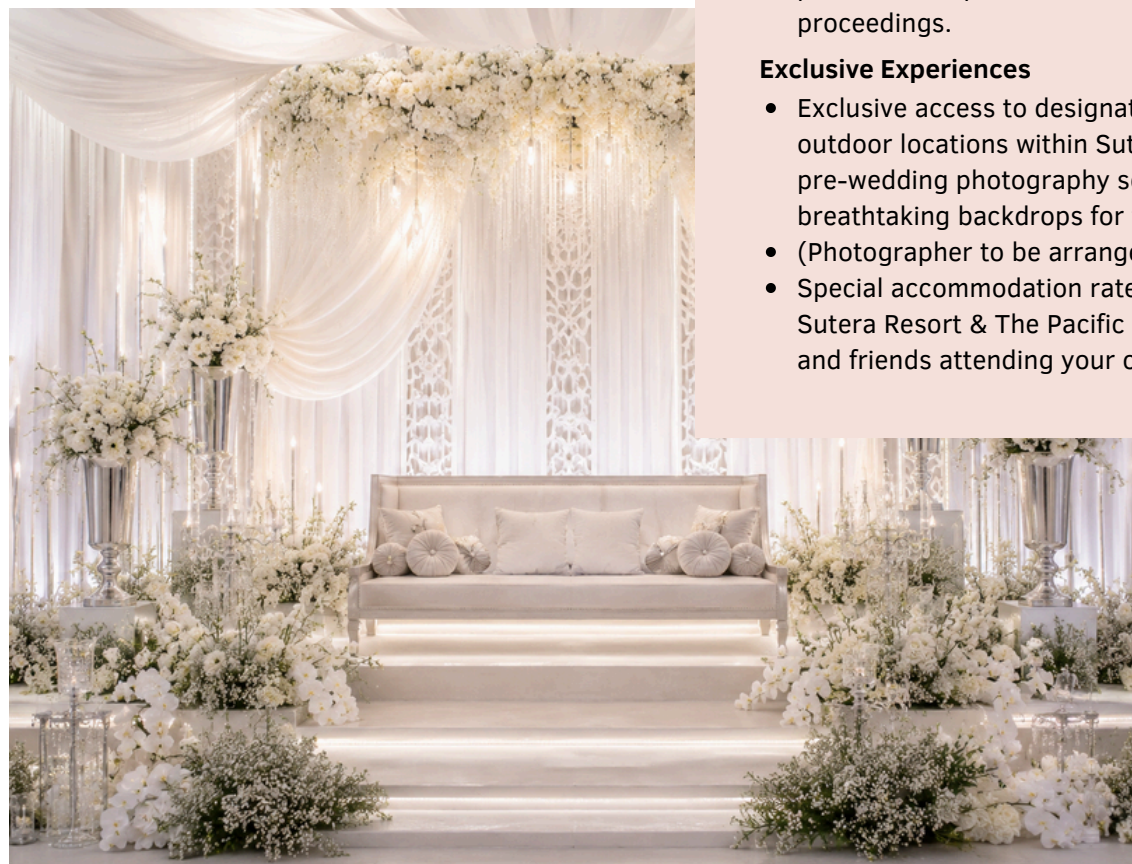

A ROMANTIC STAY FOR THE BRIDE & GROOM

Exquisite Dining Experience

- Exquisite Dome Set menu
- Complimentary free-flow soft drinks, coffee and tea throughout the event

Beautifully styled wedding decor and Event enhancement including

- Beautiful fresh floral arrangements designed with timeless elegance of Eustoma or classic Roses for the reception table
- Beautifully coordinated themed table settings designed to complement your wedding palette
- Complimentary Pelamin and Nikah Table setup, thoughtfully styled to enhance the beauty of your special day.
- Standard sound system with two microphones provided for speeches, vows, and ceremonial proceedings.

Exclusive Experiences

- Exclusive access to designated picturesque outdoor locations within Sutera Harbour for your pre-wedding photography session, providing breathtaking backdrops for timeless memories
- (Photographer to be arranged by the couple)
- Special accommodation rates at The Magellan Sutera Resort & The Pacific Sutera Hotel for family and friends attending your celebration

Set against the breathtaking Sabah coastline, your forever begins within the magnificent 384-acre integrated Sutera Harbour, where the five-star elegance of The Magellan Sutera Resort and The Pacific Sutera Hotel provides the ultimate canvas for your dream wedding.